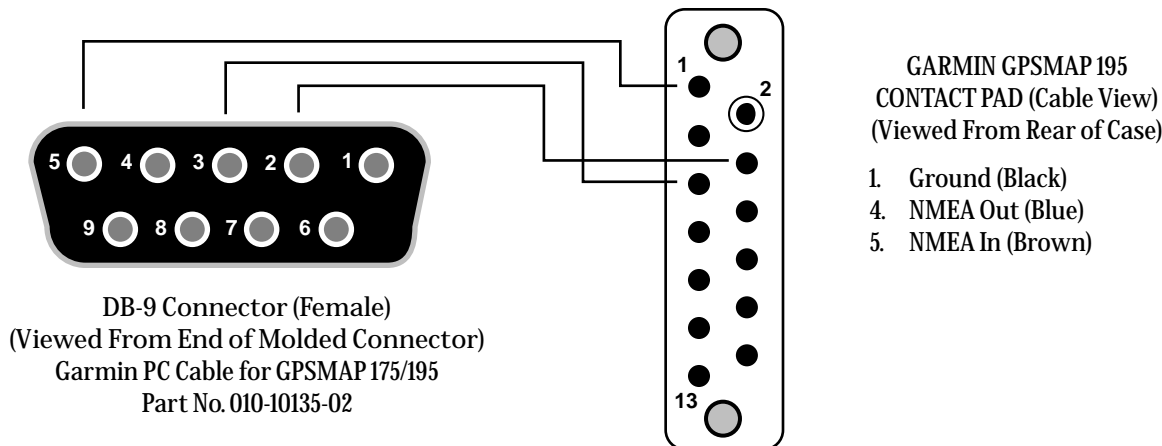

# RS232 Data Interface From GARMIN GPSMAP195™ and/or DeLORME Tripmate™ To Macintosh Serial Port

\* Note: Mac cable may be shorted  
from pin 4 to 8 so Mac senses  
RS232 instead of RS422 levels