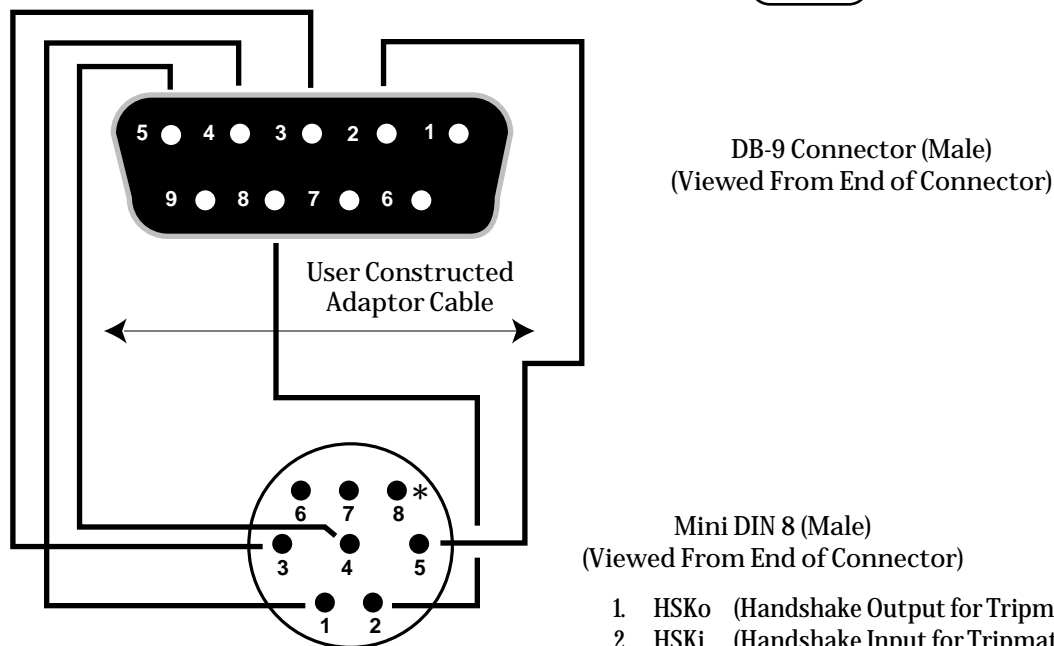

# RS232 Data Interface From GARMIN GPSMAP195™ and/or DeLORME Tripmate™ To Macintosh Serial Port

\* Note: Mac cable may be shorted  
from pin 4 to 8 so Mac senses  
RS232 instead of RS422 levels